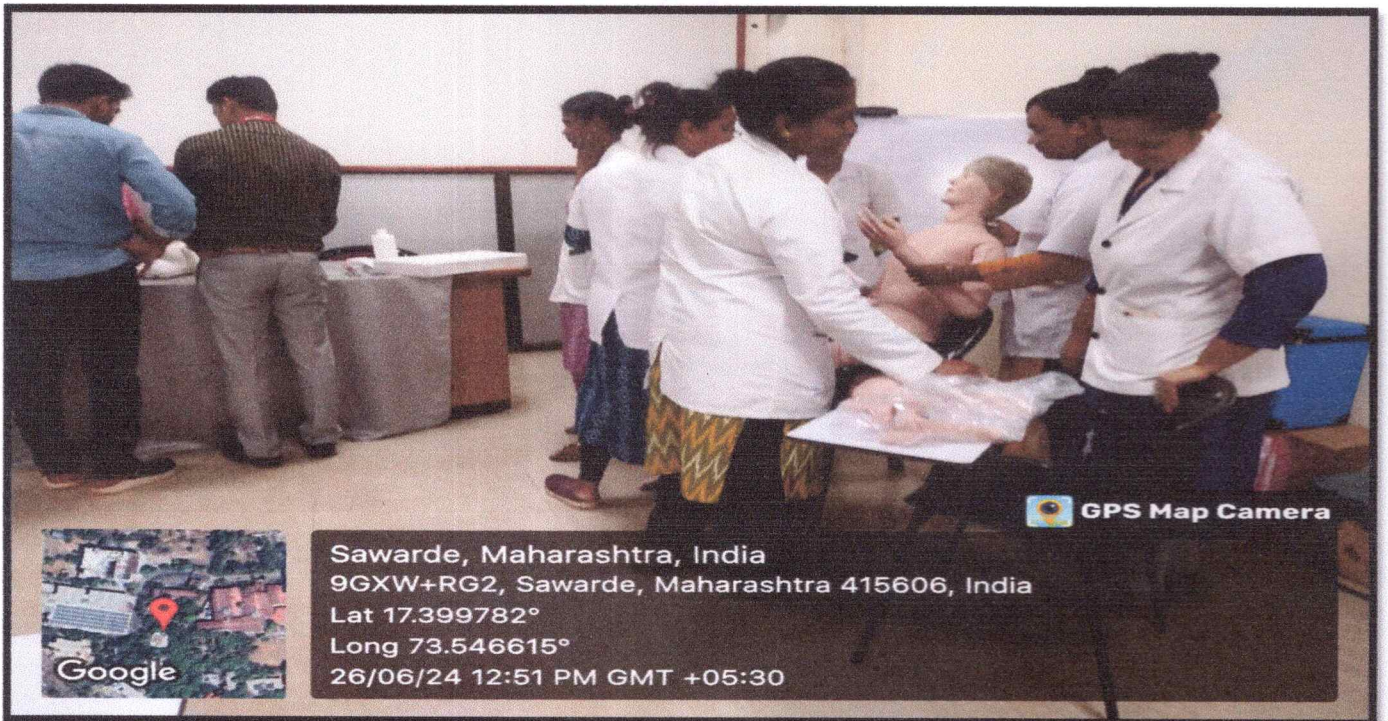

DIGITAL BOARD IN CLASSROOM

MULTIPURPOSE HALL

BKL Walawalkar Hospital Dervan

BKL Walawalkar Hospital Dervan

Hospital Facility

Skill Lab

Skill Lab

Skill Lab

Skill Lab

Nursing Foundation Laboratory

Nursing Foundation Laboratory

Nursing Foundation Laboratory

Clinical Teaching Facility

COMMUNITY VISITS

Community Learning (PHC SAWARDE)

Principal
Samarth Nursing College
Kasarwadi, Sawarde,
Tal. Chiplun, Dist. Ratnagiri 415606