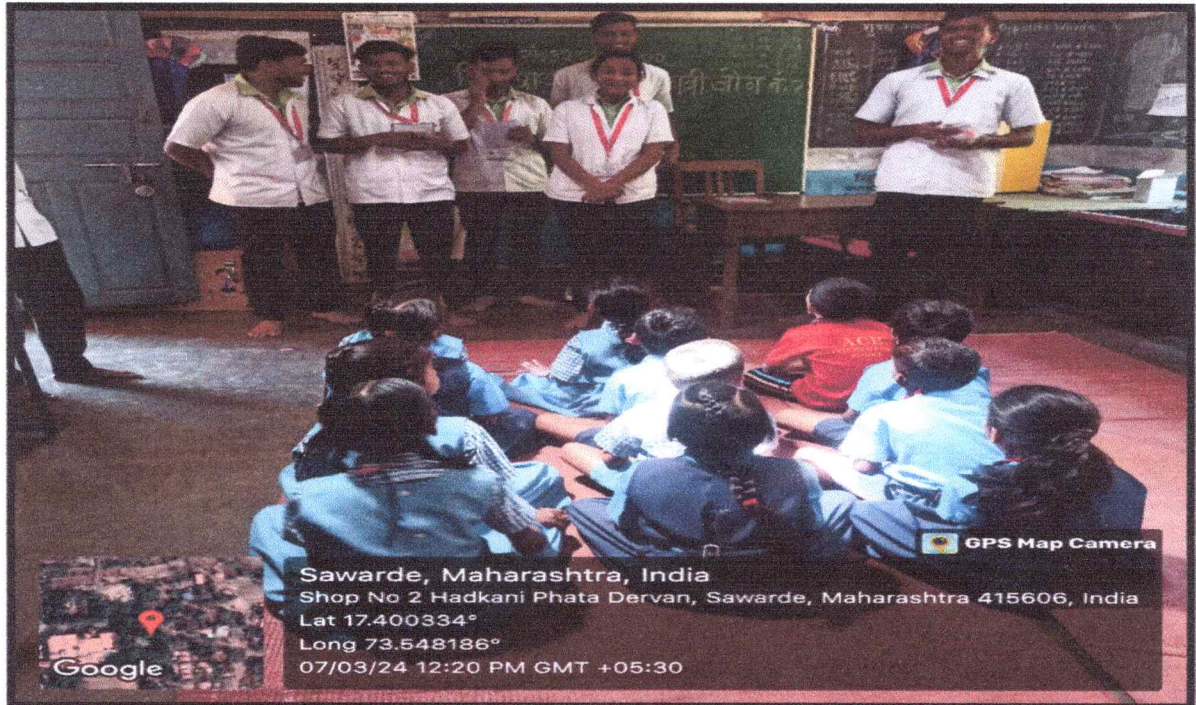

Skill Lab

Nursing Foundation Laboratory

Nursing Foundation Laboratory

Nursing Foundation Laboratory

Clinical Teaching Facility

COMMUNITY VISITS

Community Learning (PHC SAWARDE)

Principal
Samarth Nursing College
Kasarwadi, Sawarde,
Tal. Chiplun, Dist. Ratnagiri 415606