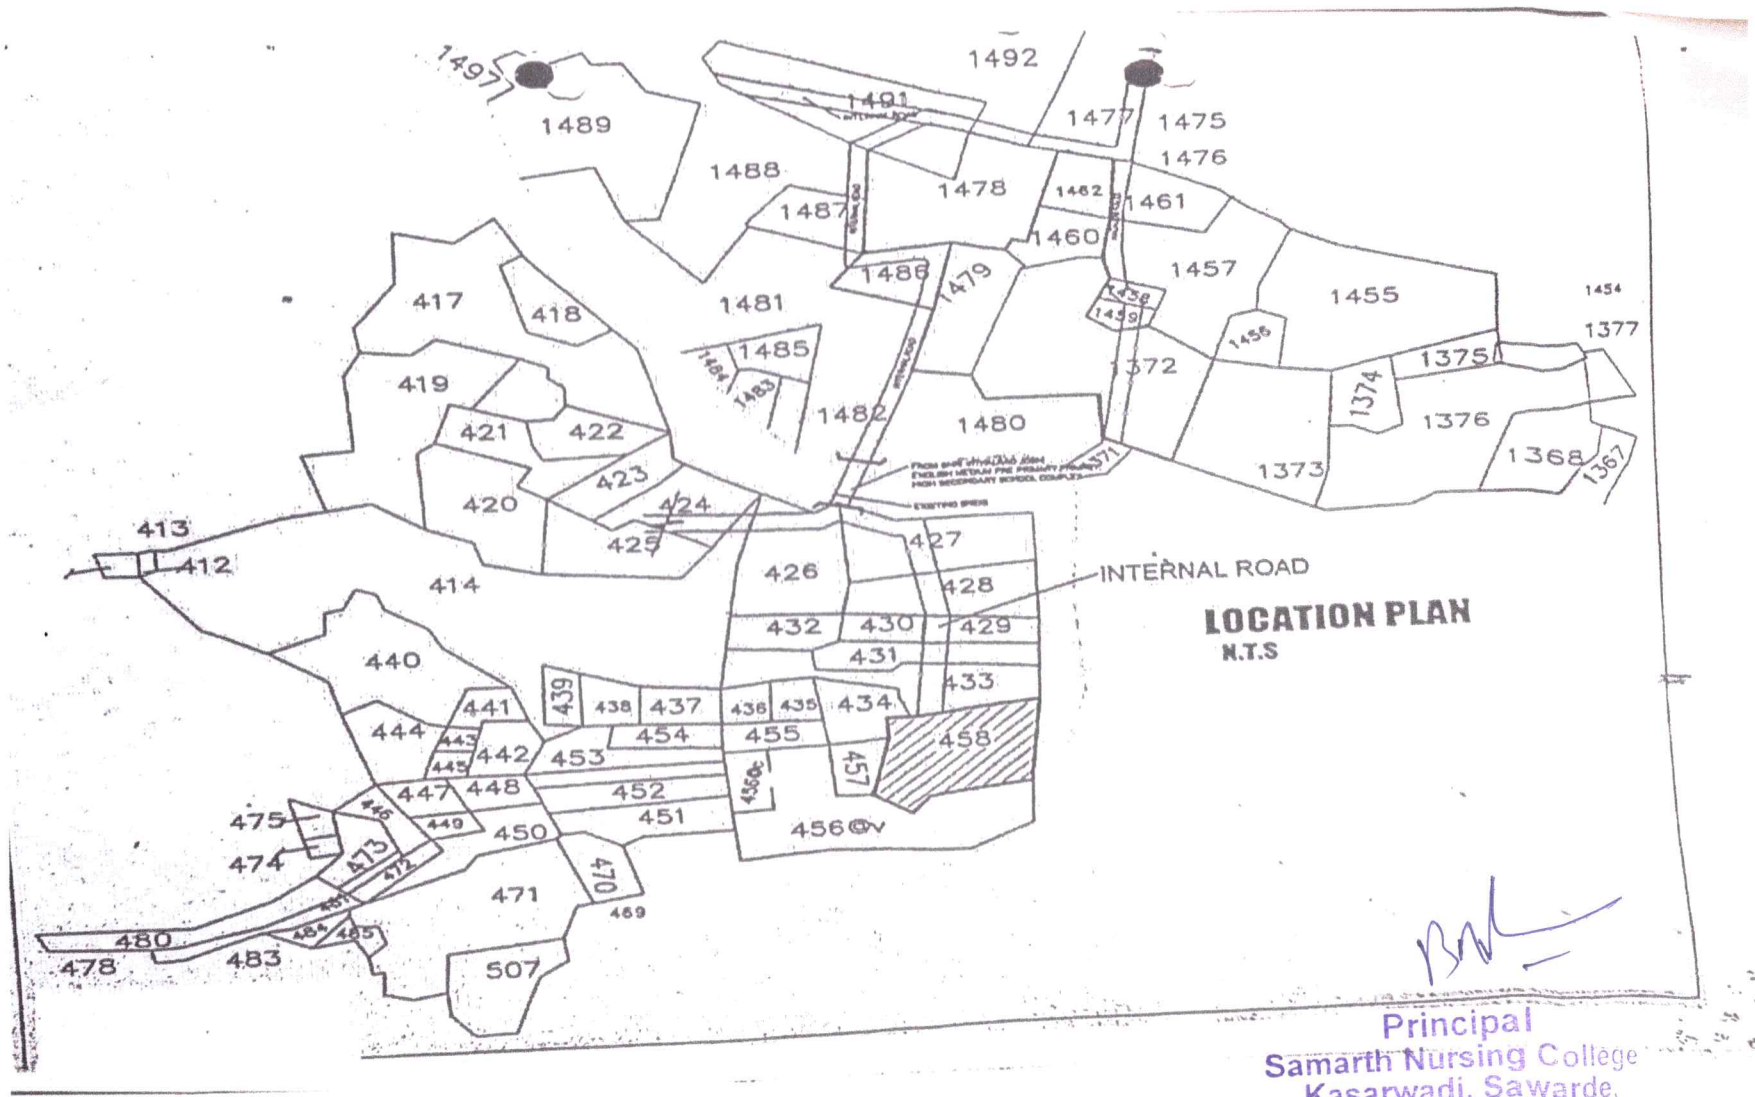

LOCATION PLAN
N.T.S

BNK

Principal
Samarth Nursing College
Kasarwadi, Sawarde,
Tal. Chiplun, Dist. Ratnagiri 415606