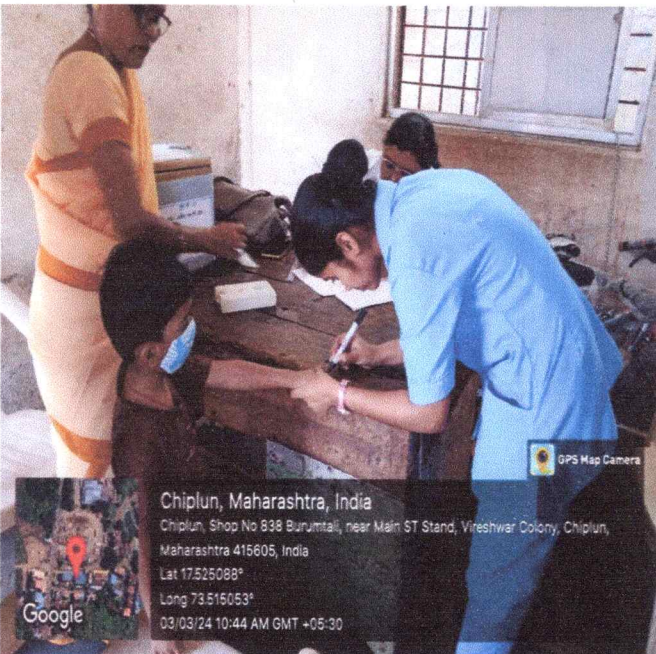

GEOTAGGED PHOTOGRAPHERS TAKEN DURING PULSE POLIO COMMUNITY FIELD PROGRAMME

Principal
Principal
Samarth Nursing College
Kasarwadi, Sawarde,
Tal. Chiplun, Dist. Ratnagiri 415606