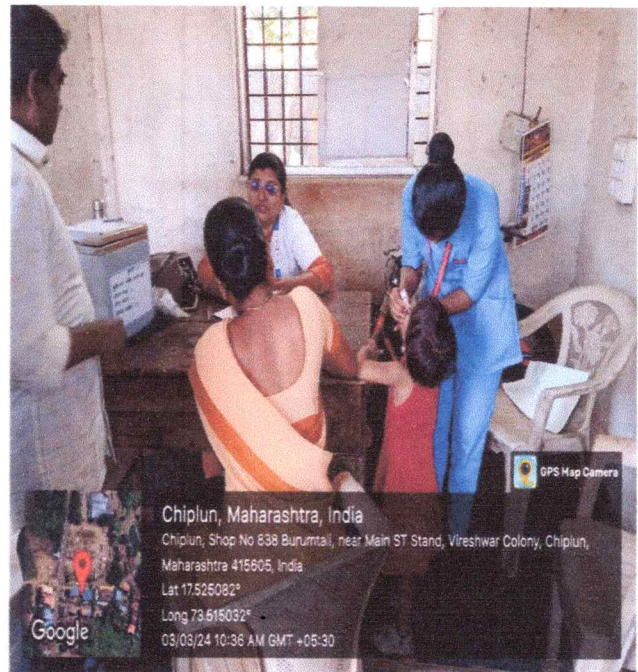

GEOTAGGED PHOTOGRAPHERS TAKEN DURING PULSE POLIO COMMUNITY FIELD PROGRAMME

Principal
Principal
Samarth Nursing College
Kasarwadi, Sawarde,
Tal. Chiplun, Dist. Ratnagiri 415606