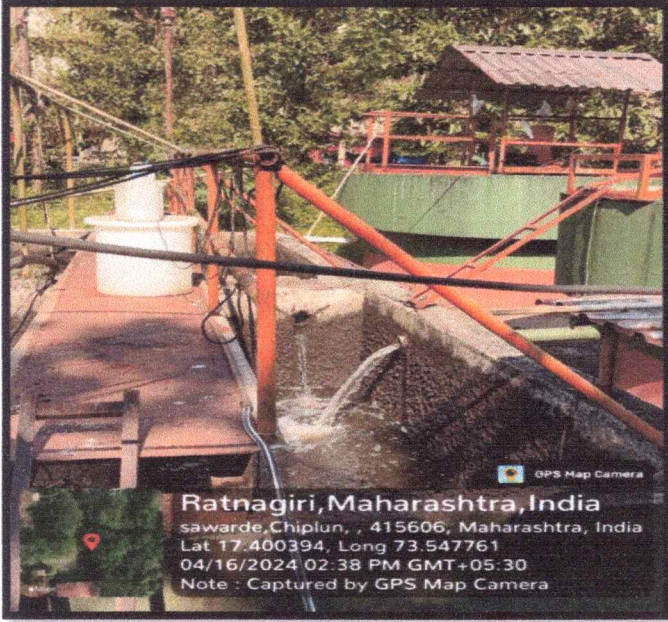

ANY OTHER RELEVANT INFORMATION

Ratnagiri, Maharashtra, India
sawarde, Chiplun, , 415606, Maharashtra, India
Lat 17.400394, Long 73.547761
04/16/2024 02:38 PM GMT+05:30
Note : Captured by GPS Map Camera

Ratnagiri, Maharashtra, India
sawarde, Chiplun, , 415606, Maharashtra, India
Lat 17.400394, Long 73.547761
04/16/2024 02:38 PM GMT+05:30
Note : Captured by GPS Map Camera

Ratnagiri, Maharashtra, India
sawarde, Chiplun, , 415606, Maharashtra, India
Lat 17.400394, Long 73.547761
04/16/2024 02:55 PM GMT+05:30
Note : Captured by GPS Map Camera