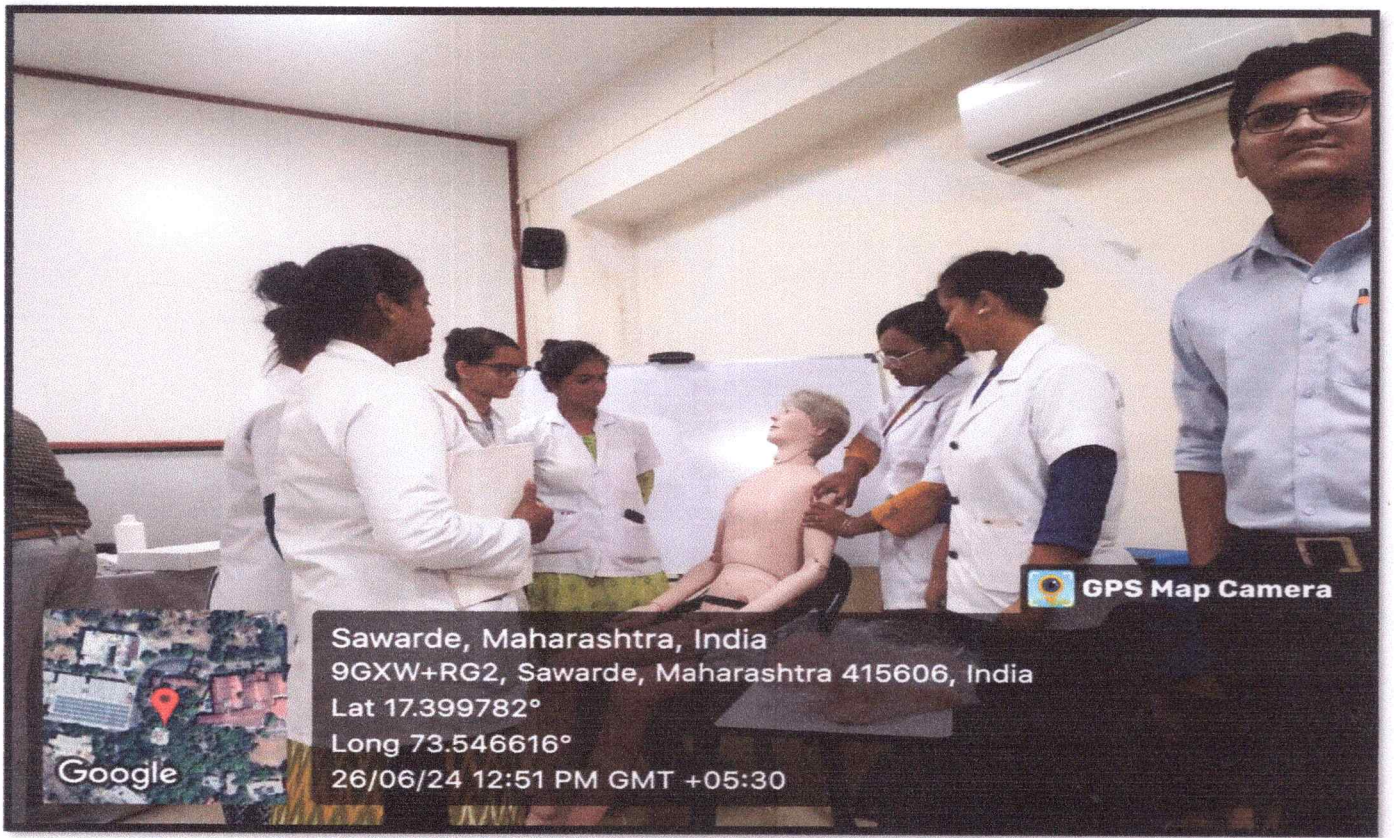

BKL Walawalkar Hospital Dervan

GPS Map Camera

Sawarde, Maharashtra, India
9GXW+RG2, Sawarde, Maharashtra 415606, India
Lat 17.399782°
Long 73.546616°
26/06/24 12:51 PM GMT +05:30