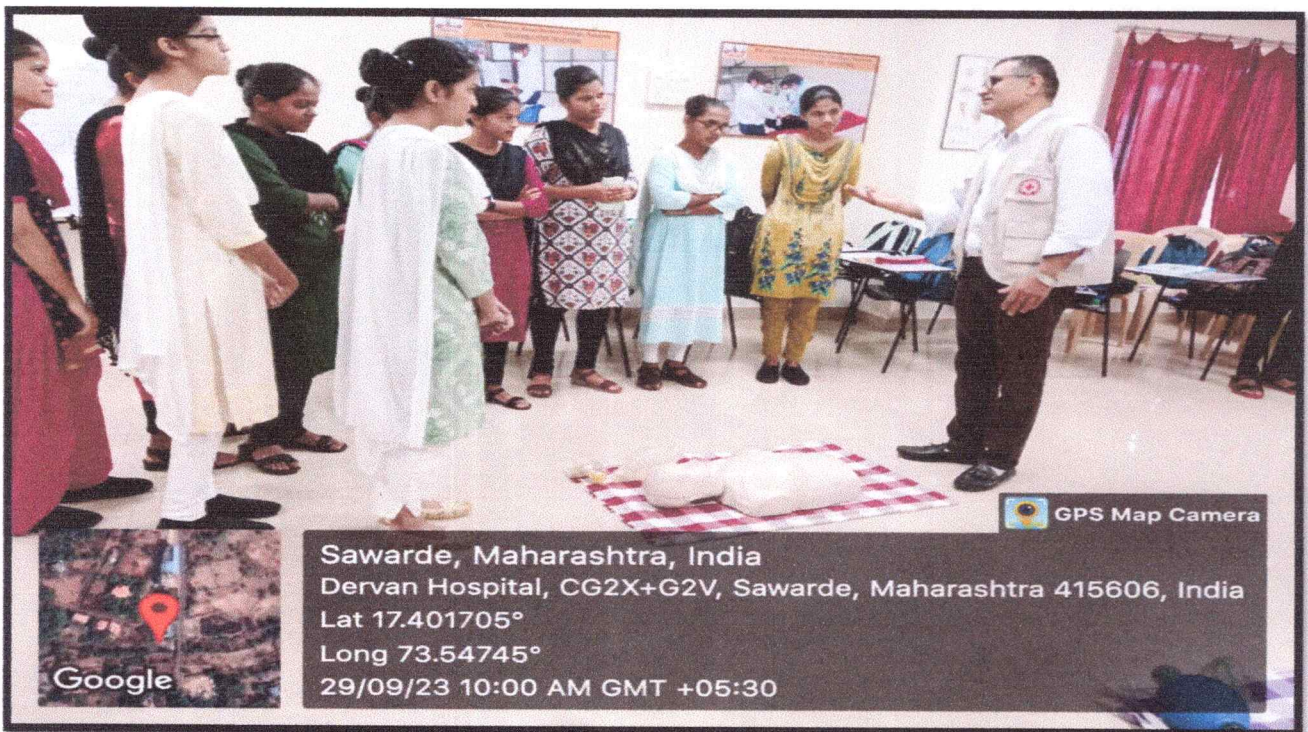

Google

Skill Lab

GPS Map Camera

Sawarde, Maharashtra, India
Dervan Hospital, CG2X+G2V, Sawarde, Maharashtra 415606, India
Lat 17.401705°
Long 73.54745°
29/09/23 10:00 AM GMT +05:30

Google

Skill Lab

Skill Lab