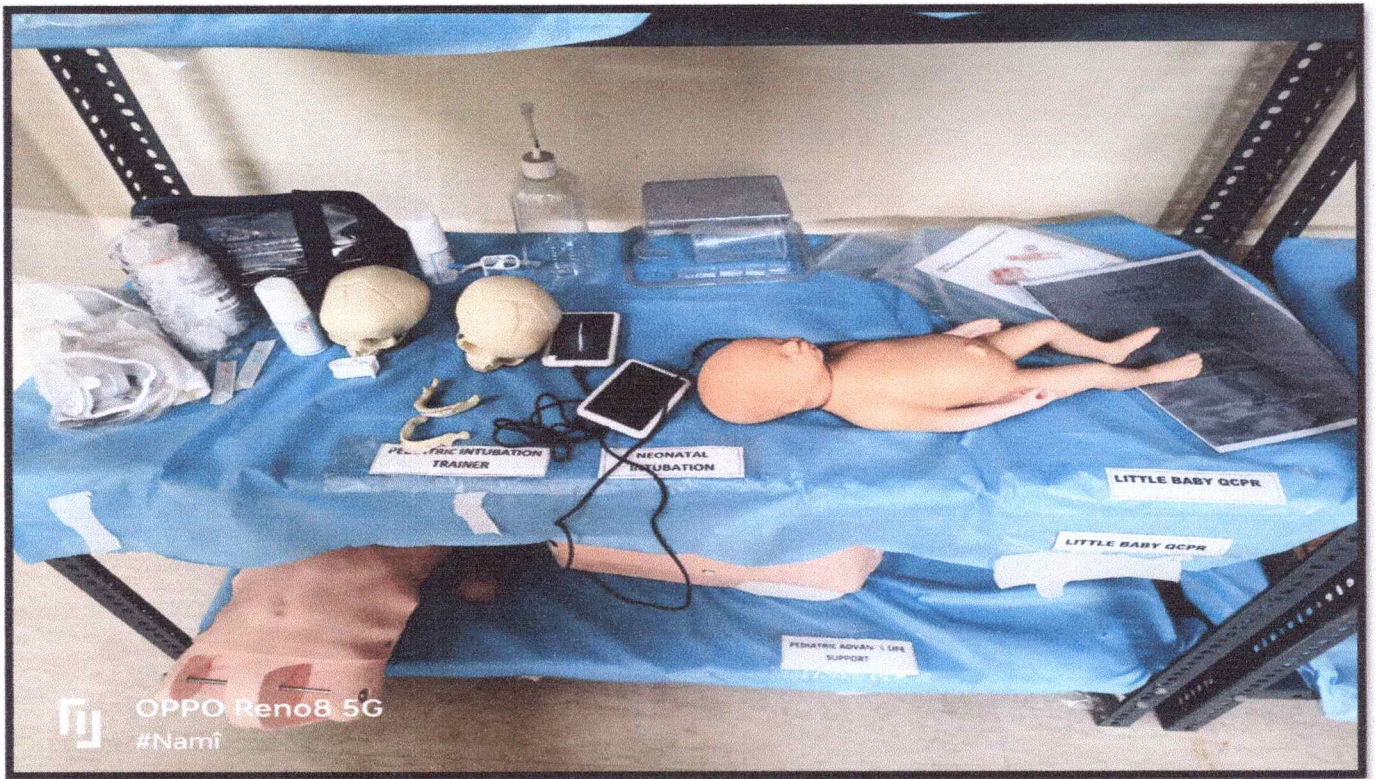

Google

Skill Lab

GPS Map Camera

Sawarde, Maharashtra, India
Dervan Hospital, CG2X+G2V, Sawarde, Maharashtra 415606, India
Lat 17.401705°
Long 73.54745°
29/09/23 10:00 AM GMT +05:30

Google

Skill Lab

Skill Lab