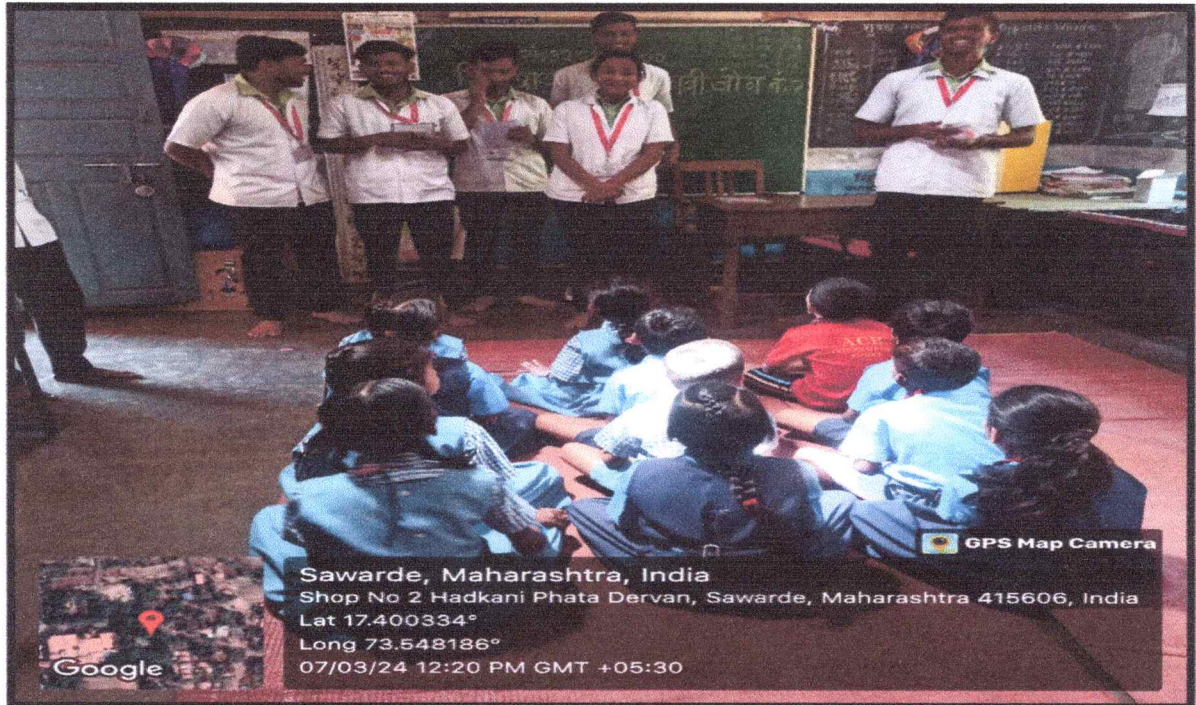

Google

Skill Lab

GPS Map Camera

Sawarde, Maharashtra, India
Dervan Hospital, CG2X+G2V, Sawarde, Maharashtra 415606, India
Lat 17.401705°
Long 73.54745°
29/09/23 10:00 AM GMT +05:30

Google

Skill Lab

Skill Lab

Nursing Foundation Laboratory

Nursing Foundation Laboratory

Nursing Foundation Laboratory

Clinical Teaching Facility

COMMUNITY VISITS

Community Learning (PHC SAWARDE)

Principal
Samarth Nursing College
Kasarwadi, Sawarde,
Tal. Chiplun, Dist. Ratnagiri 415606