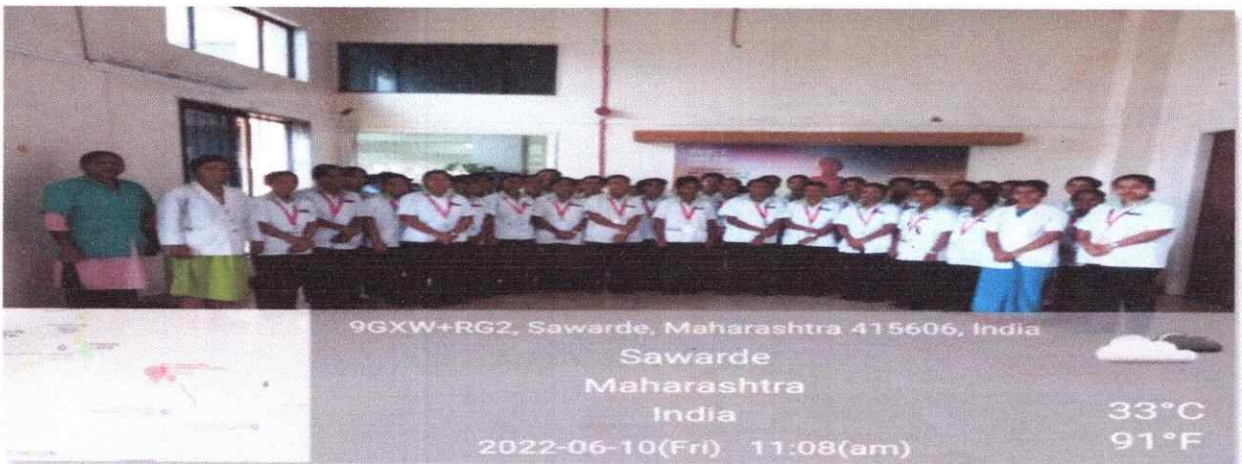

**SUPPORTIVE DOCUMENTS GEOTAGGED PHOTOS OF
WASTE OUT OF BEST COMPETATION**

GEOTAGGED PHOTOS-2022-2023

**SUPPORTIVE DOCUMENTS GEOTAGGED
PHOTOS OF HEALTH PARK**

BAM
Principal
Samarth Nursing College
Kasarwadi, Sawarde,
Tal. Chiplun, Dist. Ratnagiri 415606