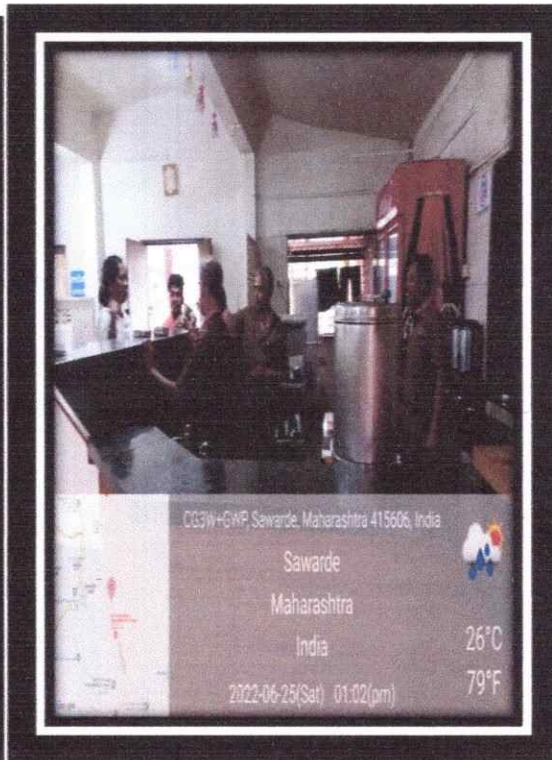

**Measures initiated by the Institution for the
promotion of gender equity.**

(7.1.2 Facilities for women on campus)

Geotagged Photos

Hostel Facilities For Female Students

24 Hrs Hostel -security

Sawarde, Maharashtra, India
9GXW+RG2, Sawarde, Maharashtra 415606, India
Lat 17.398747°
Long 73.546345°
27/06/22 01:43 PM

GPS Map Camera

24 Hrs CCTV – Surveillance inside the campus

24 Hrs water and electricity facilities. Also with generator backup .

Sports facilities

Yoga training

Bank of India E-gallery

Canteen facilities

Other cafeteria