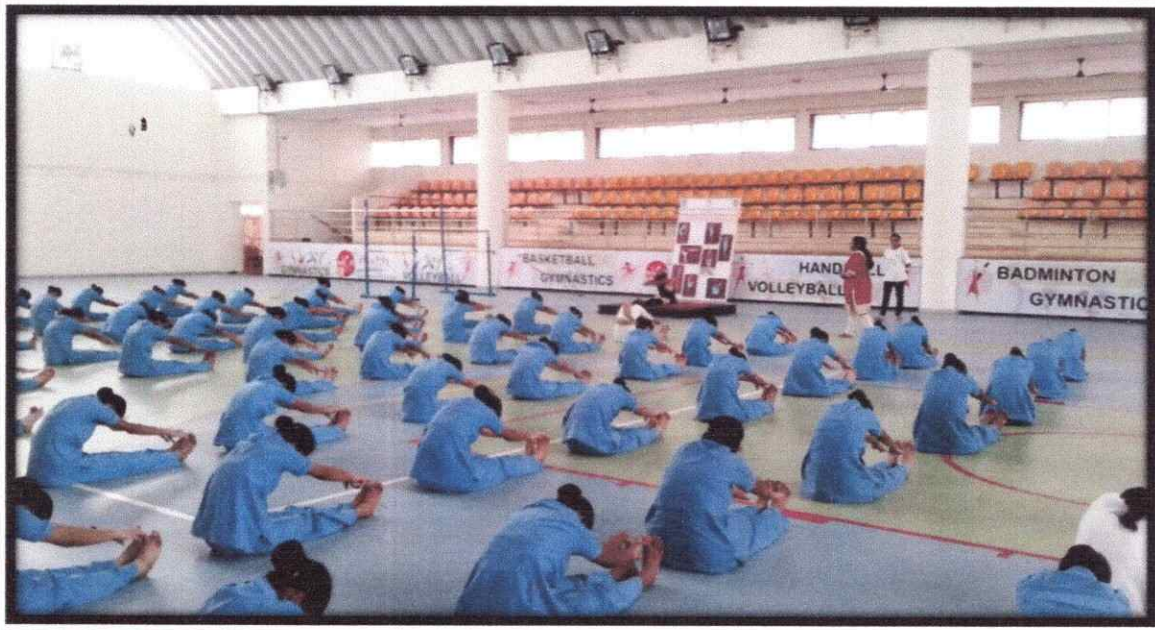

**Measures initiated by the Institution for the
promotion of gender equity.**

(7.1.2 Facilities for women on campus)

Geotagged Photos

Hostel Facilities For Female Students

24 Hrs Hostel -security

Sawarde, Maharashtra, India
9GXW+RG2, Sawarde, Maharashtra 415606, India
Lat 17.398747°
Long 73.546345°
27/06/22 01:43 PM

GPS Map Camera

24 Hrs CCTV – Surveillance inside the campus

24 Hrs water and electricity facilities. Also with generator backup .

Sports facilities

Yoga training

Bank of India E-gallery

Canteen facilities

Other cafeteria