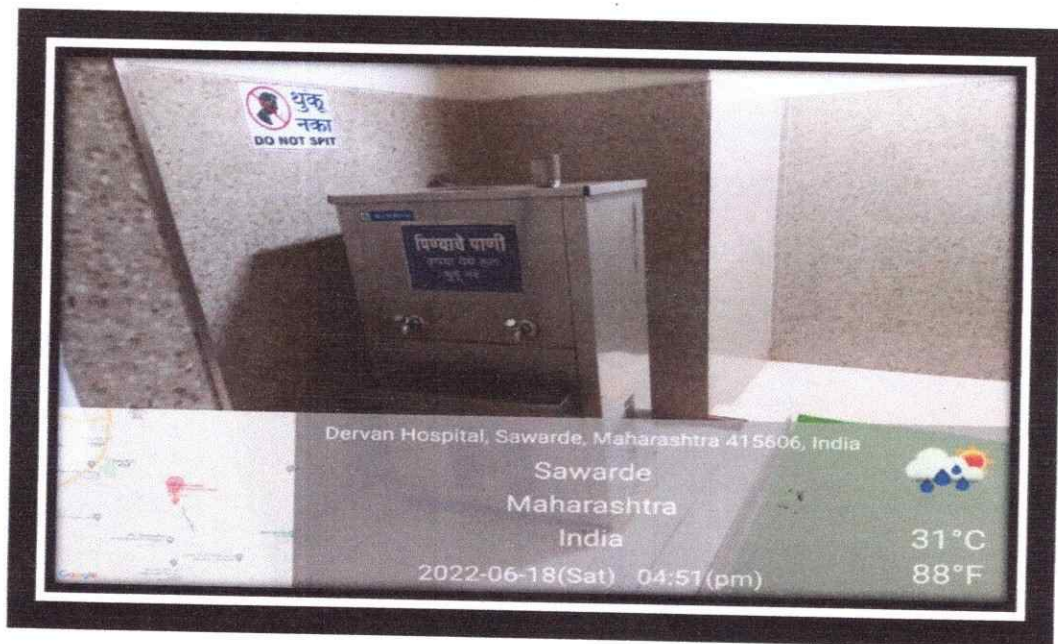

**Measures initiated by the Institution for the
promotion of gender equity.**

(7.1.2 Facilities for women on campus)

Geotagged Photos

Hostel Facilities For Female Students

24 Hrs Hostel -security

Sawarde, Maharashtra, India
9GXW+RG2, Sawarde, Maharashtra 415606, India
Lat 17.398747°
Long 73.546345°
27/06/22 01:43 PM

GPS Map Camera

24 Hrs CCTV – Surveillance inside the campus

24 Hrs water and electricity facilities. Also with generator backup .

Sports facilities

Yoga training

Bank of India E-gallery

Canteen facilities

Other cafeteria