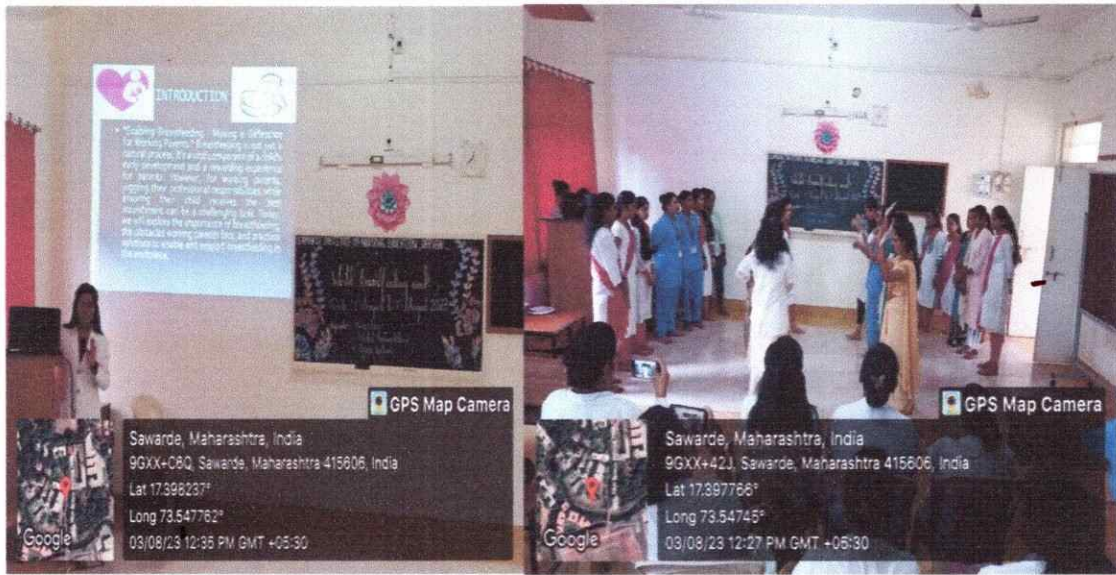

**Gender Equity and Sensitization
programmes**

(Geotagged Photos of the events)

Fig 1. World Breastfeeding Week

Fig.2 Best out of waste competition

Fig.3 International Women's Day

Fig.4 Jijamata and Savitribai Phule

Fig. 5 Haldi Kumkum Programme

BRM
Principal
Samarth Nursing College
Kasarwadi, Sawarde,
Tal. Chiplun, Dist. Ratnagiri 415606