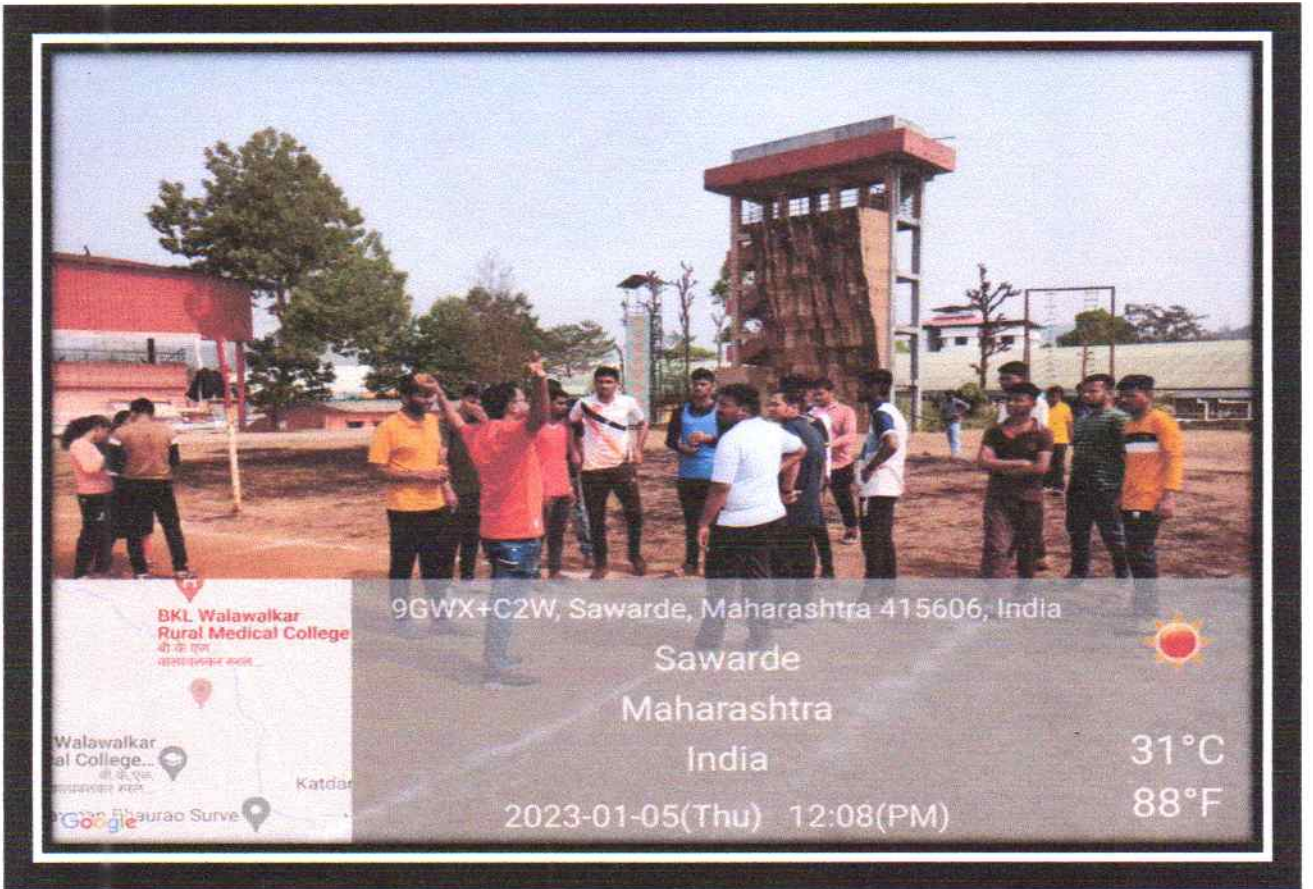

SHOT PUT

Cricket

Kabbadi

KHO-KHO

Long Jump

Tug Of War

9GWX+QGW, Ratnagiri, Maharashtra 415606, India

Ratnagiri
Maharashtra
India

27°C
81°F

2023-01-04(Wed) 10:00(AM)

9GWX+QGW, Ratnagiri, Maharashtra 415606, India

Ratnagiri
Maharashtra
India

27°C
81°F

2023-01-04(Wed) 10:10(AM)

RUNNING (200,400,800 METERS)

A handwritten signature in blue ink, appearing to be 'B. K.' followed by a flourish.