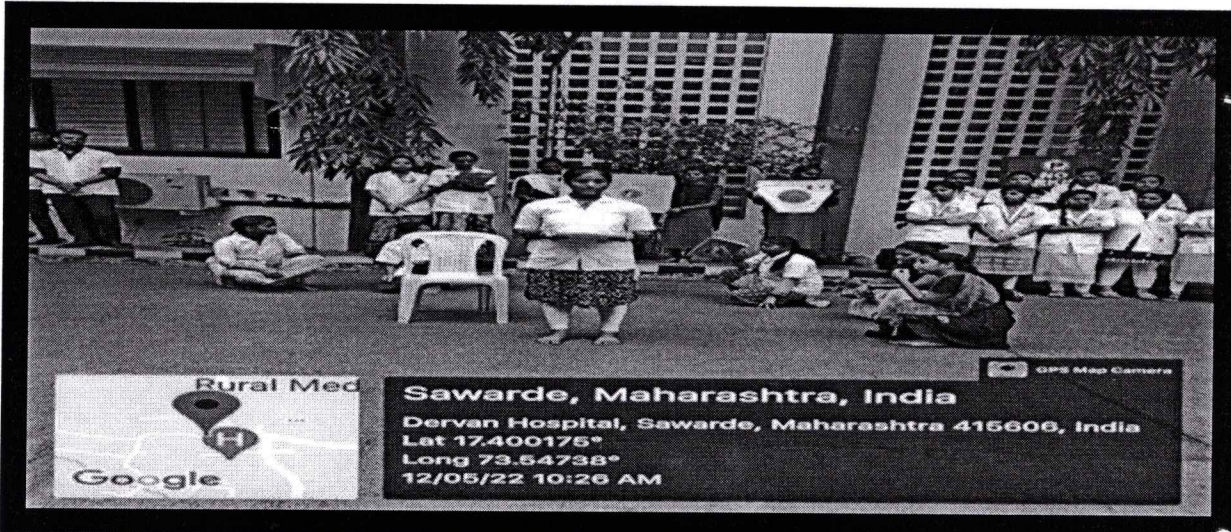

Any Other Information

BR Shilkh

Principal
Samarth Nursing College
Kasarwadi, Sawarde,
Tal. Chiplun, Dist. Ratnagiri 416606