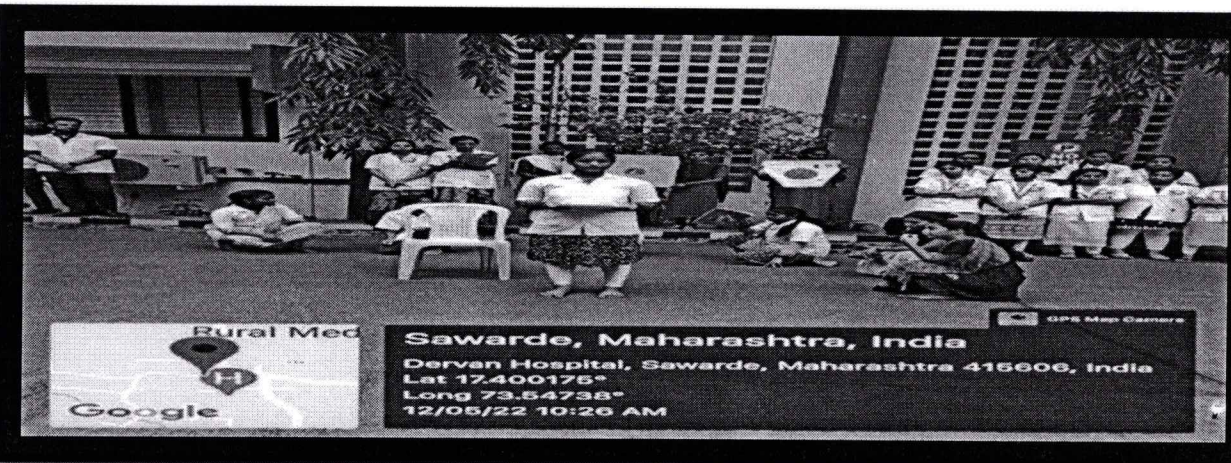

Any Other Information

BR Shilkh

Principal
Samarth Nursing College
Kasarwadi, Sawarde,
Tal. Chiplun, Dist. Ratnagiri 416606