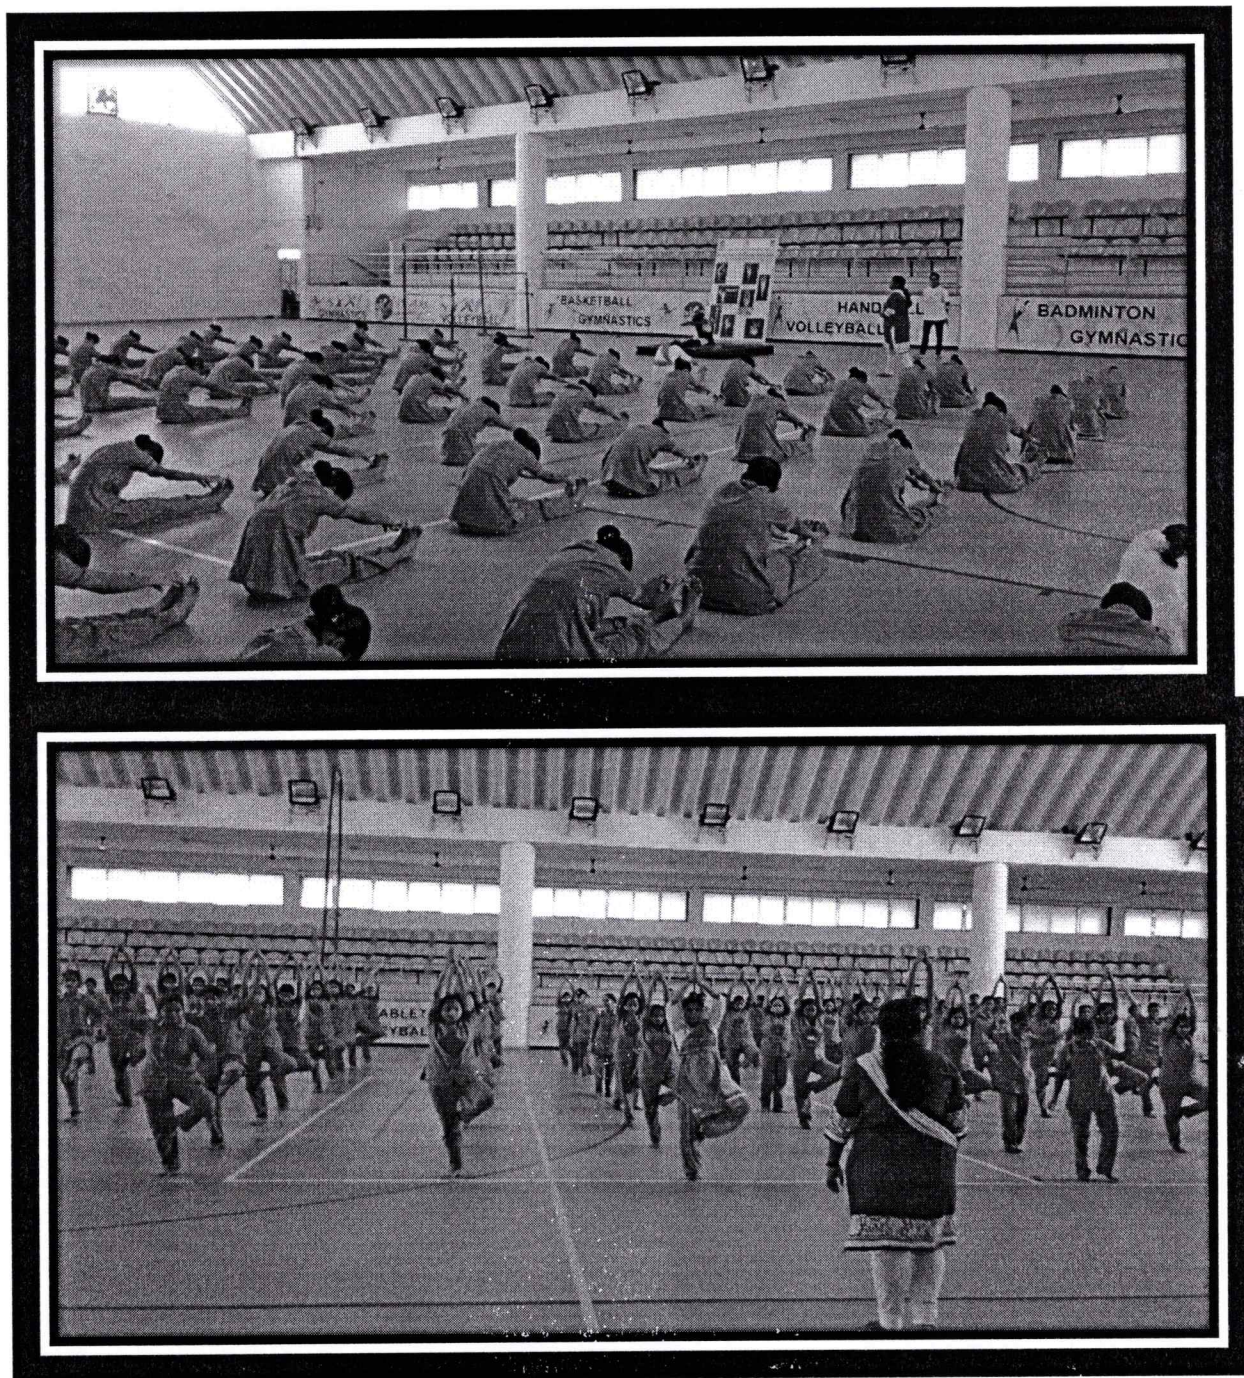

Any Relevant Information

**Gender Equity and Sensitization in
Curricular and Co-Curricular Activities**

(1.4 Facilities for women on campus)

Geotagged Photos

1. Hostel Facilities For Female Students

Figure 1- Hostel Facilities For Female Students

Figure 5- Sports

6. Yoga training

Figure -6. Yoga training

7. Bank of India E-gallery

Figure 7- Bank of India E-gallery

8. Canteen and other cafeteria

BR Shukla
Principal
Samarth Nursing College
Kasarwadi, Sawarde,
Tal. Chiplun, Dist. Ratnagiri 415606