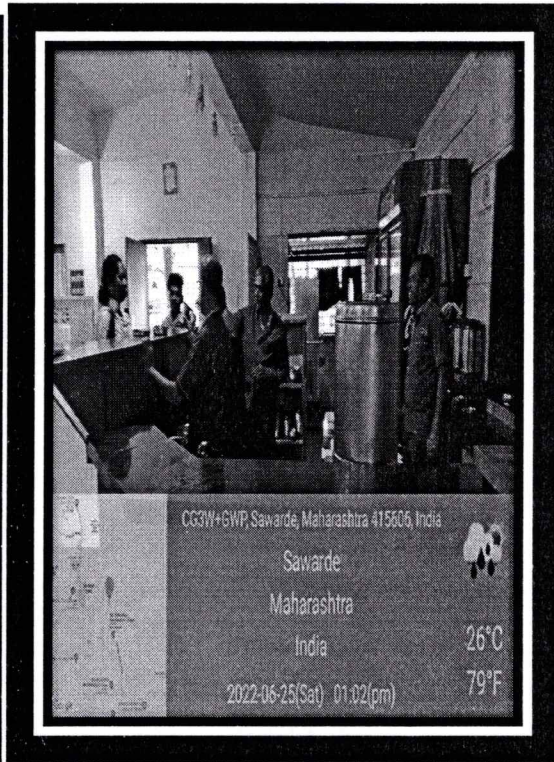

Any Relevant Information

**Gender Equity and Sensitization in
Curricular and Co-Curricular Activities**

(1.4 Facilities for women on campus)

Geotagged Photos

1. Hostel Facilities For Female Students

Figure 1- Hostel Facilities For Female Students

Figure 5- Sports

6. Yoga training

Figure -6. Yoga training

7. Bank of India E-gallery

Figure 7- Bank of India E-gallery

8. Canteen and other cafeteria

BR Shukla
Principal
Samarth Nursing College
Kasarwadi, Sawarde,
Tal. Chiplun, Dist. Ratnagiri 415606